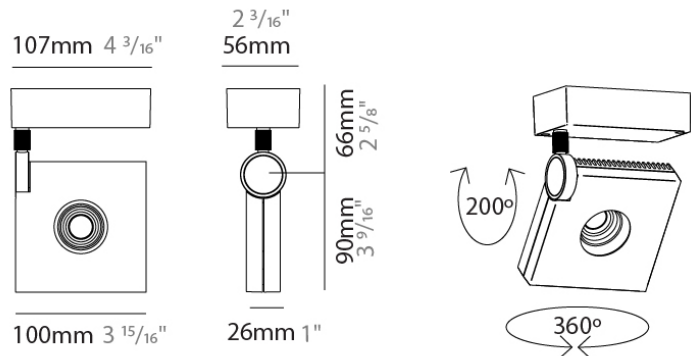

BRIDGE SINGLE SURFACE

D92110

PROJECT	
TYPE	
NOTES	
QUANTITY	
DATE	

GENERAL

Series: Bridge
Subseries: Bridge Single
Brand: Milan
Division: Design
Mounting Type: Surface
Mounting Location: Ceiling
Subcategory: Spots

PHYSICAL

Shape: Rectangle
Length (mm): 107
Length (in): 4 ³/₁₆
Width (mm): 110
Width (in): 4 ⁷/₁₆
Extension (mm): 156
Extension (in): 6 ¹/₈
Light Distribution: Adjustable / Direct
Weight (kg): 1.4
Weight (lbs): 3
Fixture Finish: WHI
Fixture Material: Aluminum

ELECTRICAL

Input Wattage Range: 10 - 19 W
Lamp Type: LED
Total Output Wattage (W): 9.7
Dimming: Non-Dimming / Phase Dimming (120Vac only) / 0-10V Dimming
Driver Included: Yes
Driver Location: External
Driver Type: Constant Current - 120 / 277Vac
Driver Class: Class 2
Input Voltage (V): 120 - 277
Constant Current (mA): 350

LED

Number of LEDs: 1
Color Temperature (°K): 3000
Max. Delivered Lumen (lm): 1010
CRI: >80 CRI
Lamp Life (hrs): 50000

OPTICAL

Reflector°: 50

RATINGS AND CERTIFICATIONS

Certified By: CSA Certified to UL and CSA Standards
IP rating: IP20