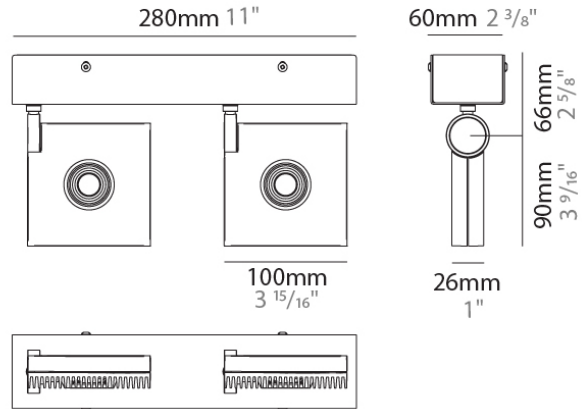

BRIDGE DOUBLE SURFACE

D92112

PROJECT	
TYPE	
NOTES	
QUANTITY	
DATE	

GENERAL

Series: Bridge
Subseries: Bridge Double
Brand: Milan
Division: Design
Mounting Type: Surface
Mounting Location: Ceiling
Subcategory: Spots

PHYSICAL

Shape: Rectangle
Length (mm): 280
Length (in): 11
Width (mm): 110
Width (in): 4 3/16
Extension (mm): 156
Extension (in): 6 1/8
Light Distribution: Adjustable / Direct
Weight (kg): 3.62
Weight (lbs): 8
Fixture Finish: WHI
Fixture Material: Aluminum

ELECTRICAL

Input Wattage Range: 20 - 29 W
Number of Lamps: 2
Lamp Type: LED
Total Output Wattage (W): 20
Dimming: Tri-Mode (Non-Dimming and Phase Dimming (120Vac only) and 0-10V Dimming)
Driver Included: Yes
Driver Location: Integrated
Driver Type: Constant Current - Universal
Driver Class: Class 2
Input Voltage (V): 120 - 277
Constant Current (MA): 700

LED

Number of LEDs: 2
Color Temperature (°K): 3000
Max. Delivered Lumen (lm): 2020
CRI: >80 CRI
Lamp Life (hrs): 50000

OPTICAL

Reflector°: 50

RATINGS AND CERTIFICATIONS

Certified By: CSA Certified to UL and CSA Standards
IP rating: IP20