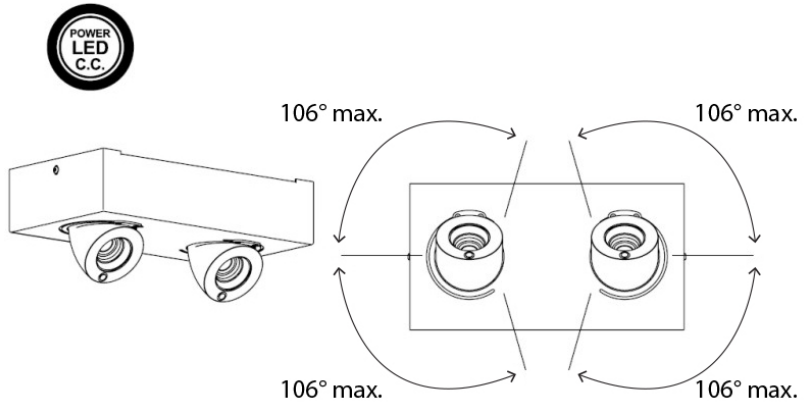

BRIDGE DOUBLE SURFACE

D92119

PROJECT	
TYPE	
NOTES	
QUANTITY	
DATE	

GENERAL

Series: Bridge
Subseries: Bridge Double
Brand: Milan
Division: Design
Mounting Type: Surface
Mounting Location: Ceiling
Subcategory: Spots

PHYSICAL

Shape: Rectangle
Length (mm): 300
Length (in): 11 ¹³/₁₆"
Width (mm): 160
Width (in): 6 ⁵/₁₆"
Height (mm): 127
Height (in): 5
Light Distribution: Adjustable / Direct
Weight (kg): 4.1
Weight (lbs): 9
Fixture Finish: WHI
Fixture Material: Aluminum

ELECTRICAL

Number of Lamps: 2
Lamp Type: LED
Total Output Wattage (W): 20
Max. Wattage Per Lamp (W): 10
Dimming: Non-Dimmable
Driver Included: Yes
Driver Location: Integrated
Driver Type: Constant Current
Driver Class: Class 2
Input Voltage (V): 120 - 277
Constant Current (MA): 700
Upon Request: Dimmable option available with remote driver upon request

LED

Number of LEDs: 2
Color Temperature (°K): 2700
Max. Delivered Lumen (lm): 2020
CRI: >80 CRI

OPTICAL

Reflector°: 50

RATINGS AND CERTIFICATIONS

Certified By: CSA Certified to UL and CSA Standards
IP rating: IP20