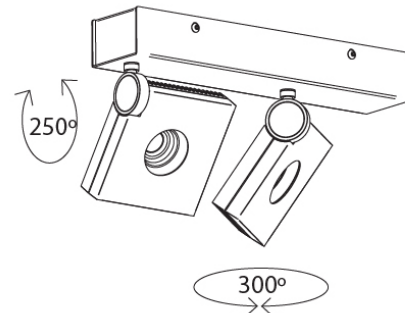

BRIDGE DOUBLE SURFACE

D92112

PROJECT	
TYPE	
NOTES	
QUANTITY	
DATE	

GENERAL

Series: Bridge
Subseries: Bridge Double
Brand: Milan
Division: Design
Mounting Type: Surface
Mounting Location: Ceiling
Subcategory: Spots

PHYSICAL

Shape: Rectangle
Length (mm): 280
Length (in): 11
Width (mm): 110
Width (in): 4 3/16
Extension (mm): 156
Extension (in): 6 1/8
Light Distribution: Adjustable / Direct
Weight (kg): 3.62
Weight (lbs): 8
Fixture Finish: WHI
Fixture Material: Aluminum

ELECTRICAL

Input Wattage Range: 20 - 29 W
Number of Lamps: 2
Lamp Type: LED
Total Output Wattage (W): 20
Dimming: Tri-Mode (Non-Dimming and Phase Dimming (120Vac only) and 0-10V Dimming)
Driver Included: Yes
Driver Location: Integrated
Driver Type: Constant Current - Universal
Driver Class: Class 2
Input Voltage (V): 120 - 277
Constant Current (MA): 700

LED

Number of LEDs: 2
Color Temperature (°K): 3000
Max. Delivered Lumen (lm): 2020
CRI: >80 CRI
Lamp Life (hrs): 50000

OPTICAL

Reflector°: 50

RATINGS AND CERTIFICATIONS

Certified By: CSA Certified to UL and CSA Standards
IP rating: IP20