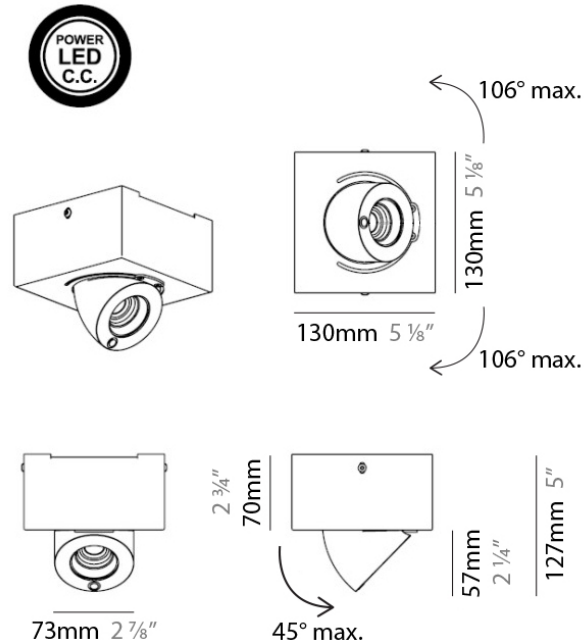

BRIDGE SINGLE SURFACE

D92118

PROJECT	
TYPE	
NOTES	
QUANTITY	
DATE	

GENERAL

Series: Bridge
Subseries: Bridge Single
Brand: Milan
Division: Design
Mounting Type: Surface
Mounting Location: Ceiling
Subcategory: Spots

PHYSICAL

Shape: Square
Length (mm): 130
Length (in): 5 1/8"
Width (mm): 130
Width (in): 5 1/8"
Height (mm): 127
Height (in): 5
Light Distribution: Adjustable / Direct
Weight (kg): 1.8
Weight (lbs): 4
Fixture Finish: WHI
Fixture Material: Aluminum

ELECTRICAL

Number of Lamps: 1
Lamp Type: LED
Max. Wattage Per Lamp (W): 10
Dimming: Non-Dimmable
Driver Included: Yes
Driver Location: Integrated
Driver Type: Constant Current
Driver Class: Class 2
Input Voltage (V): 120
Constant Current (MA): 350
Upon Request: Dimmable option available with remote driver upon request

LED

Number of LEDs: 1
Color Temperature (°K): 2700
Max. Delivered Lumen (lm): 1010
CRI: >80 CRI

OPTICAL

Reflector°: 50

RATINGS AND CERTIFICATIONS

Certified By: CSA Certified to UL and CSA Standards
IP rating: IP20